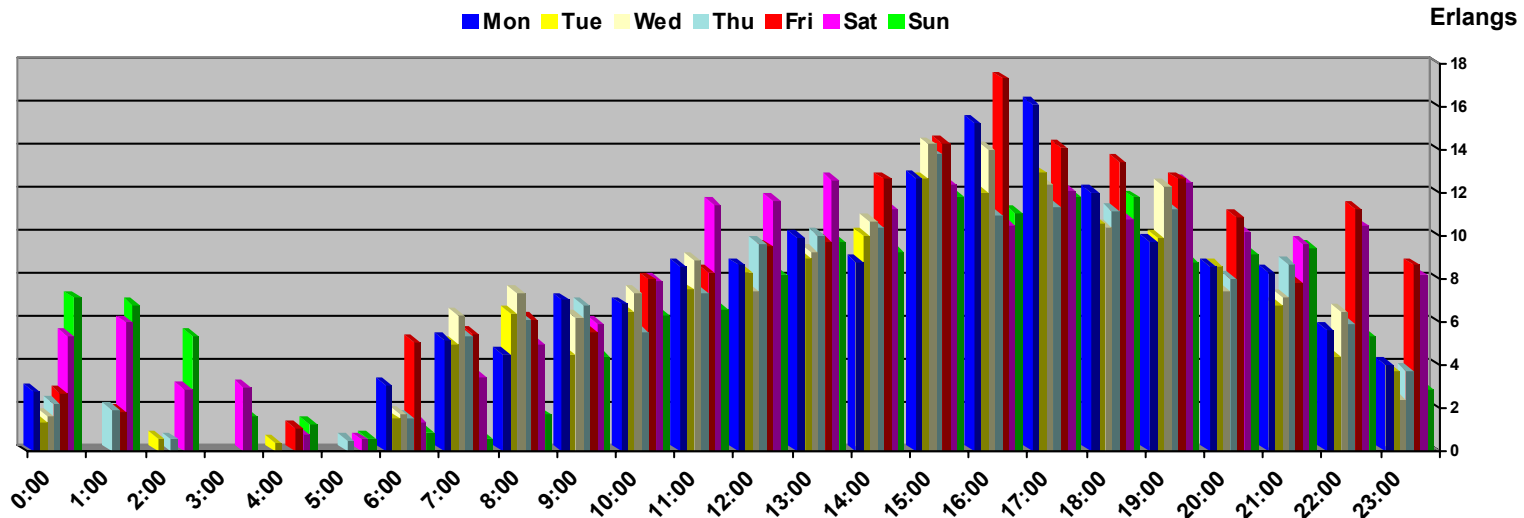

Peak Hour Usage Per Day Report for My PSAP Wireless TDM1 Trunk Group

| Date | Hour | Term Calls | Org Calls | Term Avg Dur | Org Avg Dur | Term CCS | Org CCS | Term Erlang | Org Erlang |
|----------|-------|------------|-----------|--------------|-------------|----------|---------|-------------|------------|
| 5/1/2005 | 0:00 | 27 | 0 | 1.70 | 0.00 | 53.00 | 0.00 | 1.47 | 0.00 |
| 5/1/2005 | 1:00 | 22 | 0 | 1.52 | 0.00 | 43.00 | 0.00 | 1.19 | 0.00 |
| 5/1/2005 | 2:00 | 20 | 0 | 1.77 | 0.00 | 40.00 | 0.00 | 1.11 | 0.00 |
| 5/1/2005 | 3:00 | 15 | 0 | 1.46 | 0.00 | 27.00 | 0.00 | 0.75 | 0.00 |
| 5/1/2005 | 6:00 | 14 | 0 | 2.03 | 0.00 | 32.00 | 0.00 | 0.89 | 0.00 |
| 5/1/2005 | 9:00 | 19 | 0 | 0.99 | 0.00 | 32.00 | 0.00 | 0.89 | 0.00 |
| 5/1/2005 | 10:00 | 31 | 0 | 1.75 | 0.00 | 61.00 | 0.00 | 1.69 | 0.00 |
| 5/1/2005 | 11:00 | 46 | 0 | 1.25 | 0.00 | 81.00 | 0.00 | 2.25 | 0.00 |
| 5/1/2005 | 12:00 | 52 | 0 | 0.77 | 0.00 | 76.00 | 0.00 | 2.11 | 0.00 |
| 5/1/2005 | 13:00 | 59 | 0 | 1.09 | 0.00 | 96.00 | 0.00 | 2.67 | 0.00 |
| 5/1/2005 | 14:00 | 49 | 0 | 1.39 | 0.00 | 87.00 | 0.00 | 2.42 | 0.00 |
| 5/1/2005 | 15:00 | 56 | 0 | 1.35 | 0.00 | 107.00 | 0.00 | 2.97 | 0.00 |
| 5/1/2005 | 16:00 | 38 | 0 | 1.23 | 0.00 | 69.00 | 0.00 | 1.92 | 0.00 |
| 5/1/2005 | 17:00 | 43 | 0 | 1.04 | 0.00 | 71.00 | 0.00 | 1.97 | 0.00 |
| 5/1/2005 | 18:00 | 66 | 0 | 1.39 | 0.00 | 123.00 | 0.00 | 3.42 | 0.00 |