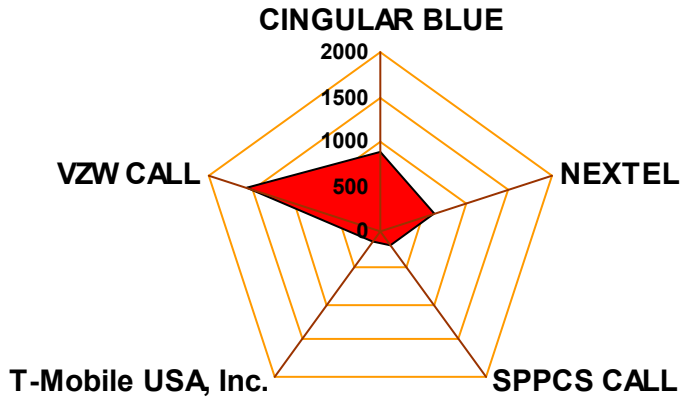

Wireless Phase 2 Service Provider Performance Report For My PSAP

■ Max Distance From Cell Site In Meters

<i>Service Provider</i>	<i>Cell Site Address</i>	<i>Avg Distance From Prev Loc</i>	<i>Avg Deviation From Standard</i>	<i>Sample Calls</i>
CINGULAR BLU				
AL HWY	HAUPPA - CELL TOWER	141 Meters	140.65%	7
AL HWY	RONKON - CELL TOWER	44 Meters	43.57%	7
AMITYV - CELL TOWER	SomeWhereSE SECTOR	0 Meters	0.00%	7
AMITYV - CELL TOWER	SomeWhereSW SECTO	0 Meters	0.00%	7
ASTERN PKWY	FARMINGDALE	47 Meters	46.61%	7
ASTERN PKWY	FARMINGDALE	52 Meters	52.34%	7
BRENTW - CELL TOWER	SomeWhereN SECTOR	0 Meters	0.00%	35
BRENTW - CELL TOWER	SomeWhereN SECTOR	0 Meters	0.10%	7
BRENTW - CELL TOWER	SomeWhereN SECTOR	0 Meters	0.10%	14
BRENTW - CELL TOWER	SomeWhereN SECTOR	0 Meters	0.10%	7
BRENTW - CELL TOWER	SomeWhereN SECTOR	0 Meters	0.10%	7
BRENTW - CELL TOWER	SomeWhereN SECTOR	0 Meters	0.00%	7
BRENTW - CELL TOWER	SomeWhereN SECTOR	92 Meters	92.33%	7
BRENTW - CELL TOWER	SomeWhereSE SECTO	86 Meters	86.14%	7
BRENTW - CELL TOWER	SomeWhereSE SECTO	67 Meters	66.51%	7
BRENTW - CELL TOWER	SomeWhereSE SECTO	0 Meters	0.10%	7
BRENTW - CELL TOWER	SomeWhereSE SECTO	0 Meters	0.10%	14
BRENTW - CELL TOWER	SomeWhereSE SECTO	0 Meters	0.10%	14