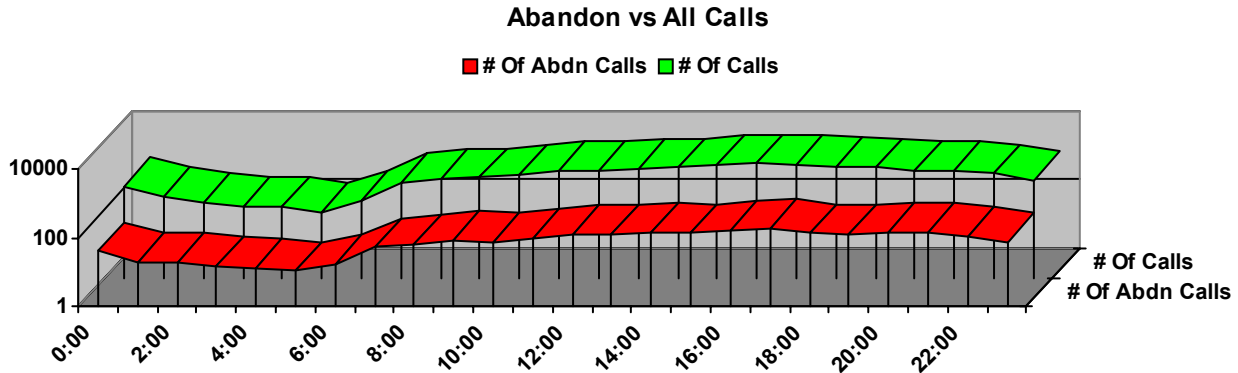

# Abandon Calls Report for My PSAP

Date	Hour	Direction	Disco First	Avg. Duration	# of Abdn. Calls
5/1/2005	1:00	Terminating	Network	3.51 Sec.	1
5/1/2005	2:00	Terminating	Network	4.40 Sec.	3
5/1/2005	3:00	Terminating	Network	5.17 Sec.	2
5/1/2005	6:00	Terminating	Network	5.95 Sec.	1
5/1/2005	9:00	Terminating	Network	3.66 Sec.	2
5/1/2005	10:00	Terminating	Network	4.74 Sec.	3
5/1/2005	11:00	Terminating	Network	3.86 Sec.	7
5/1/2005	12:00	Terminating	Network	4.02 Sec.	10
5/1/2005	13:00	Terminating	Network	4.09 Sec.	8
5/1/2005	14:00	Terminating	Network	4.40 Sec.	5
5/1/2005	15:00	Terminating	Network	3.61 Sec.	2
5/1/2005	16:00	Terminating	Network	4.95 Sec.	3
5/1/2005	17:00	Terminating	Network	4.60 Sec.	4
5/1/2005	18:00	Terminating	Network	4.67 Sec.	6
5/1/2005	19:00	Terminating	Network	5.12 Sec.	6
5/1/2005	20:00	Terminating	Network	4.18 Sec.	6
5/1/2005	21:00	Terminating	Network	4.97 Sec.	2
5/1/2005	22:00	Terminating	Network	5.12 Sec.	3
5/1/2005	23:00	Terminating	Network	5.31 Sec.	1
5/2/2005	0:00	Terminating	Network	4.24 Sec.	6
5/2/2005	5:00	Terminating	Network	3.75 Sec.	1
5/2/2005	7:00	Terminating	Network	3.77 Sec.	2
5/2/2005	8:00	Terminating	Network	4.69 Sec.	2